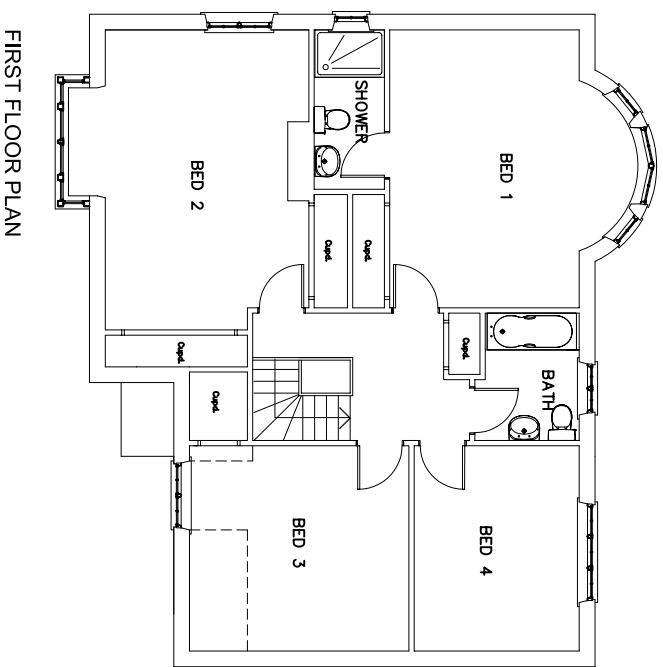

FIRST FLOOR PLAN