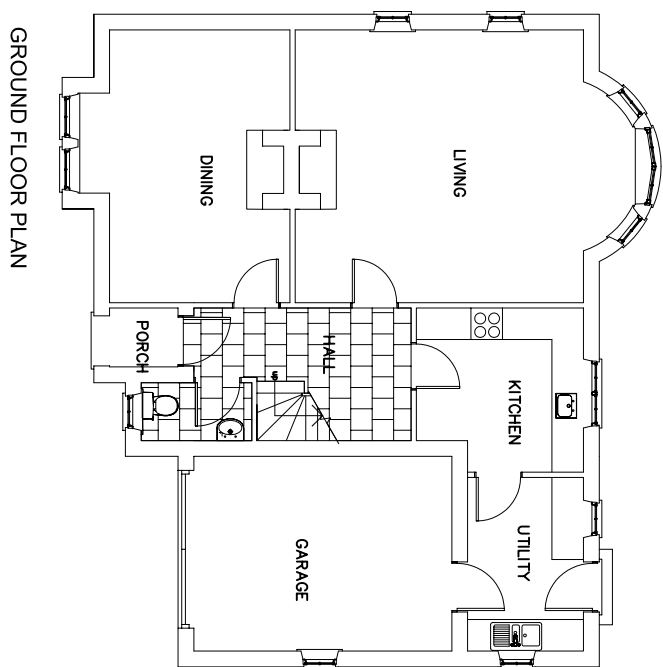

GROUND FLOOR PLAN