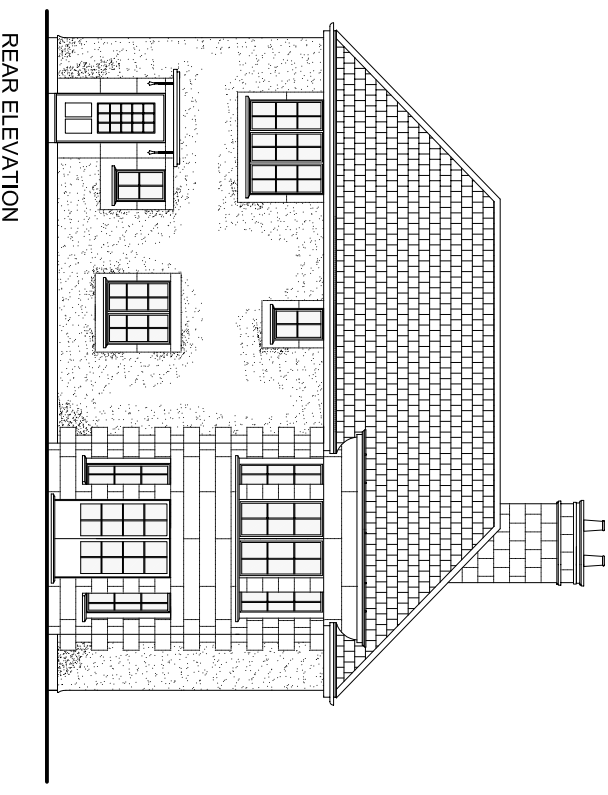

REAR ELEVATION