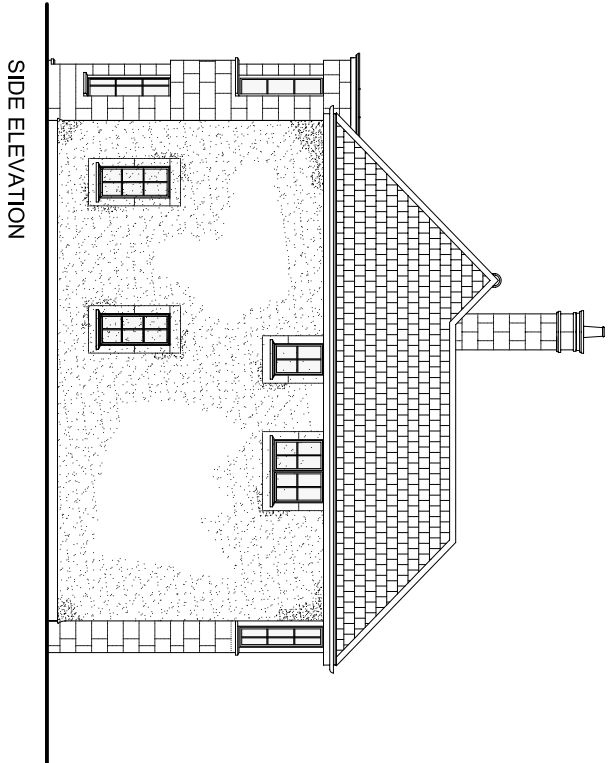

SIDE ELEVATION